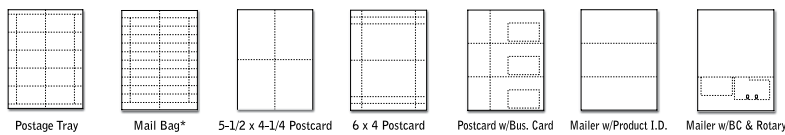

Sheeted Card Products

Mailing Cards

Special Use Cards

Refill Pack:
- 100 Refill Sheets (800 tickets)

Office Cards